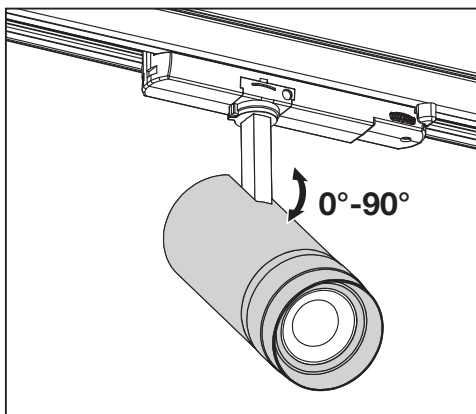

TRACKLIGHT SPOT ZOOM DIM CCT