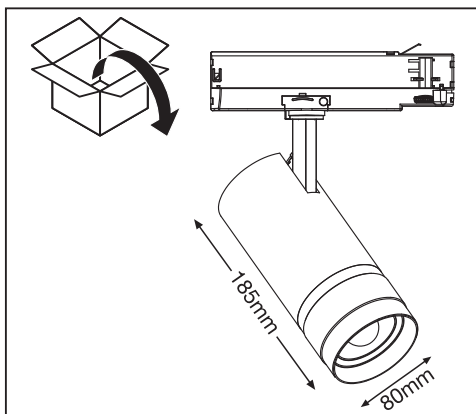

TRACKLIGHT SPOT ZOOM DIM CCT

POWERGEAR

STAFF

NORLUX

NORDIC

GLOBAL

NUCO

EUTRAC

...