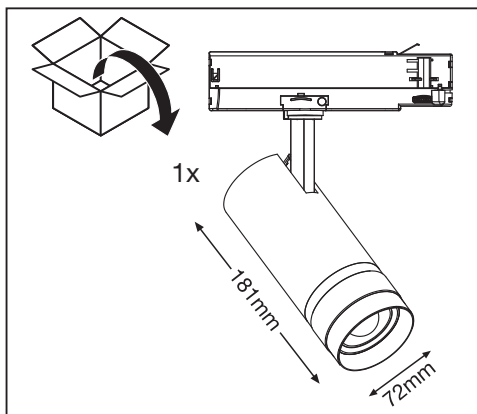

TRACKLIGHT SPOT ZOOM DIM CCT

POWERGEAR

STAFF

NORLUX

NORDIC

GLOBAL

NUCO

EUTRAC

...