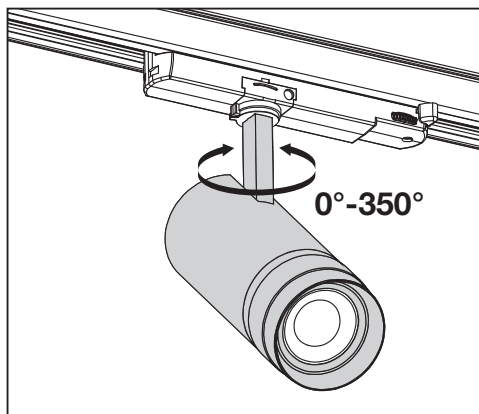

TRACKLIGHT SPOT ZOOM DIM CCT