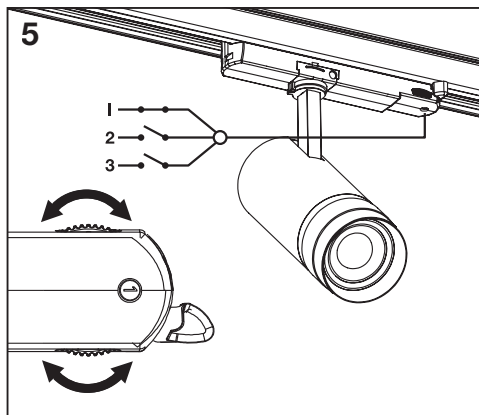

TRACKLIGHT SPOT ZOOM DIM CCT