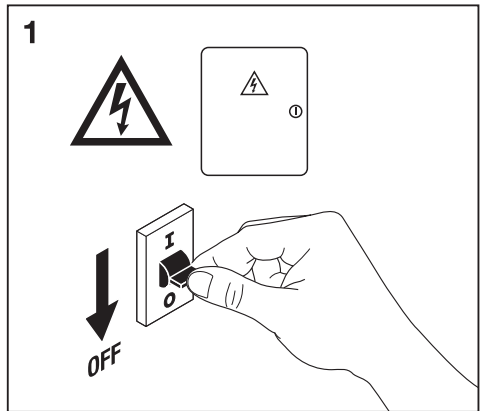

HIGHBAY FLEX

240 W
180 W
120 W

①

②

W	lm
240	44160
180	34200
120	23400

2

ON/OFF

L (Brown)²
 ⊕ (Green/Yellow)³
 N (Blue)⁴