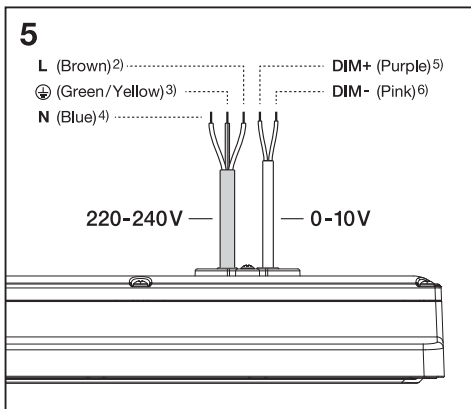

OPTIONAL: 0-10V DIMMING 1)