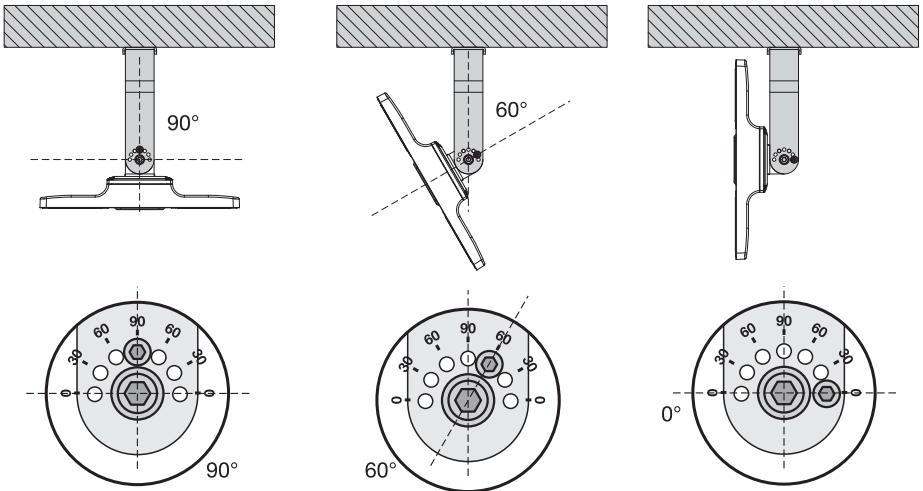

HIGHBAY FLEX

HB FLEX BRACKET SURFACE EAN 4099854612800

HIGHBAY FLEX

4b

4c

HIGHBAY FLEX

HB FLEX BRACKET CHAIN

EAN 4099854612787